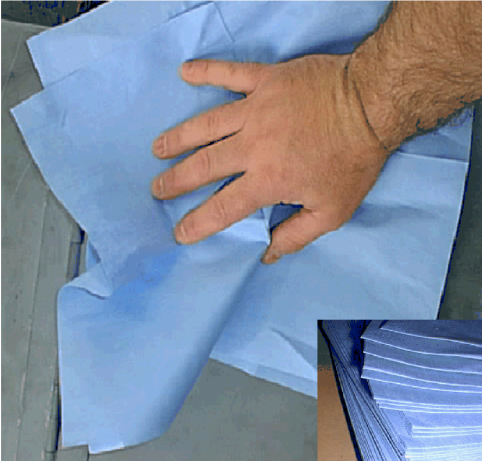

Atlas Low-Lint Wipers

- ✓ Super-Strong - Wet or Dry
- ✓ Very Low-Linting
- ✓ Very Absorbent
- ✓ Solvent Resistant & Durable

- Perfect as a Spirit & Solvent **PRECLEAN** Wiper
- Ideal for **HEAVY-DUTY** jobs
- Great with **Printing Inks**
- Use with most **Solvents & Spirits**
- Absorbs **Grease, Grime & Oil**
- A wide selection of pack sizes - either on a roll or in ready-to-use cut or folded wipers

- **ATLAS Folded Towels**

Sizes: 355x305

Packs: 10x50 per case, 200 dispenser
150 dispenser

- **ATLAS Flatpack wipers**

Sizes: 305x305, 305x450 & other sizes

Packs: 10x50 per case, 100(Pizza-pak)

- **ATLAS Perforated Rolls**

Sizes: 300x250, 225x380 & other sizes

Pack: 2 rolls x 400 sheets per roll

The actual colour & shade of fabric supplied may vary from illustrated
All sizes shown are approximate. Alternate wiper & pack sizes may be available.